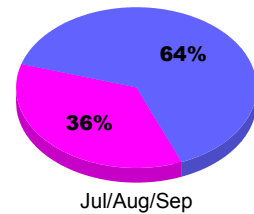

Gender Comparison 2010-2011