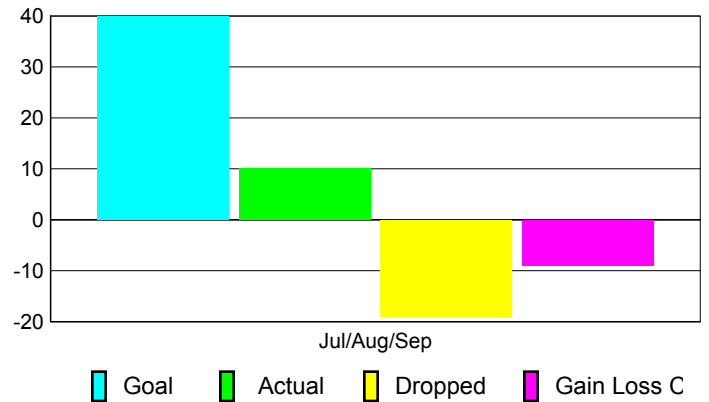

### YTD Status Quo Clubs 2010-2011

Status Quo Clubs Compared to Status Quo Members

## MEMBERSHIP

Membership Results  
2010-2011

Membership  
2009-2010

Month	Net Memb Goal	Actual New Memb	Actual Dropped Memb	Gain/Loss of Memb	Gain/Loss of Memb
Jul/Aug/Sep	40	10	-19	-9	14
<b>Totals</b>	<b>40</b>	<b>10</b>	<b>-19</b>	<b>-9</b>	<b>14</b>

### Membership Results 2010-2011

Goal, New, Dropped, Gain/Loss

### Comparison of Membership Gain/Loss

Current Year Compared to the Previous Year