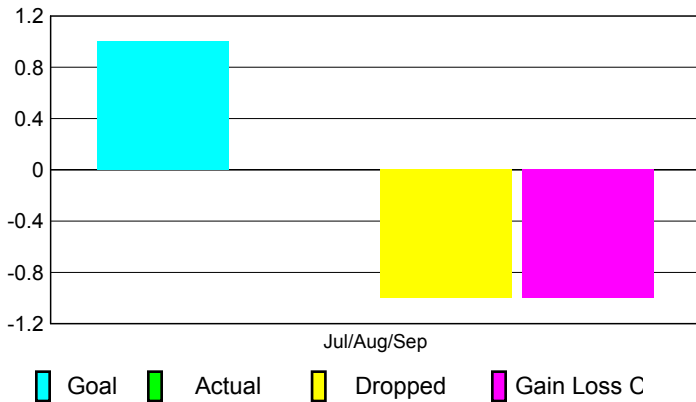

## CLUBS

Club Results  
2010-2011

Clubs  
2009-2010

Month	New Club Goal	Actual New Clubs	Actual Dropped Clubs	Gain/Loss of Clubs	Gain/Loss of Clubs
Jul/Aug/Sep	1	0	-1	-1	0
<b>Totals</b>	<b>1</b>	<b>0</b>	<b>-1</b>	<b>-1</b>	<b>0</b>

### Club Results 2010-2011

Goal, New, Dropped, Gain/Loss

### Comparison of Club Gain/Loss

Current Year Compared to the Previous Year